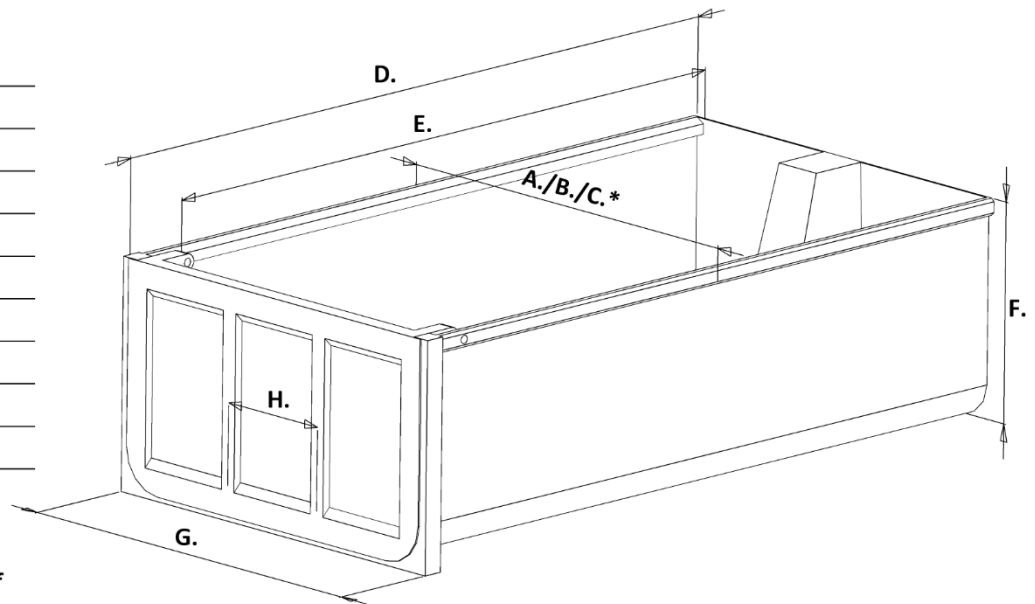

REQUIRED DIMENSIONS

- A. Outside width front _____
- B. Outside width rear _____
- C. Widest point¹ _____
- D. Total body length _____
- E. Headboard to hinge _____
- F. Side height _____
- G. Outside of rear posts _____
- H. Inner post spacing _____
- I. Existing tarp length _____
- II. Cable centres² _____

1. **If body is bowed out.**
  Measurement of widest point is required.
2. **Found by measuring the outside of one front wire pulley to inside of opposite pulley.**